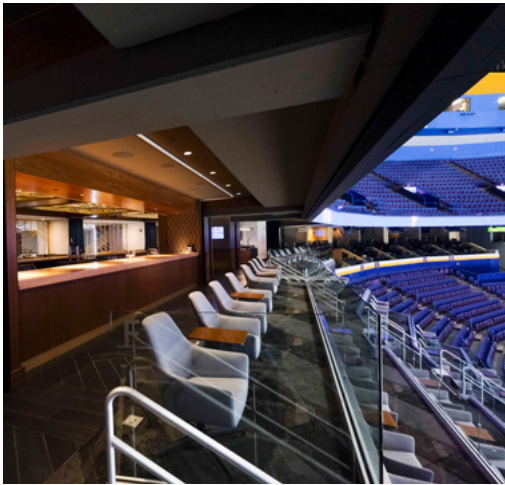

BOMMARITO AUTOMOTIVE GROUP LOUNGE

Providing a fun, social atmosphere that resembles your favorite sports bar, the Bommarito Automotive Group Lounge offers direct views into the arena with accommodations that will make any size group feel welcome.

Continued Next Page

BULL AND BEAR PRESENTED BY STIFEL

From an upscale, private entrance to the unique environment of a members-only club, Bull and Bear provides a first-class experience unlike any other at Enterprise Center. Allow your guests to experience a blend of luxury, social fun and enjoyment that is among the best in the sports and entertainment world.

JAMESON CLUB AT CLARK AVENUE

An exclusive space on the Club Level at Enterprise Center, the Jameson Club offers a sleek and expansive bar and plenty of seating, while giving your party guests a view overlooking 14th Street and Clark Avenue.

SCOTT CREDIT UNION RINKSIDE CLUB

One of the premier spaces in Enterprise Center, the Scott Credit Union Rinkside Club will make you feel like you and your guests are VIPs. This lounge-like space on Event Level has a private entrance, modern amenities and a great space for socializing.