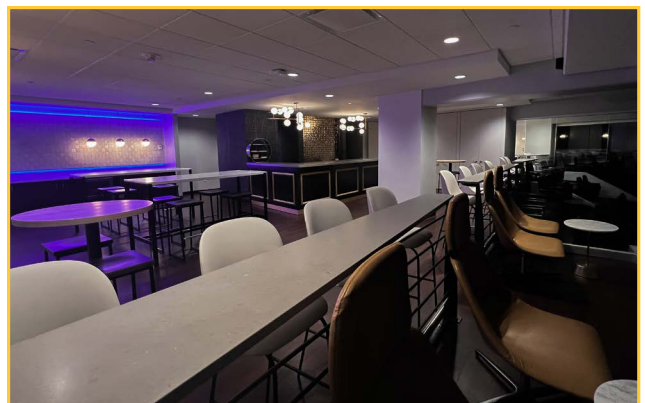

2022-23 ST. LOUIS BLUES CAPTAIN'S CLUB MEMBERSHIP

Become a member of the Captain's Club Suite – One of the most luxurious clubs Enterprise Center has to offer. Enjoy first class service, all-inclusive food and beverage, and a great view of the game.

BECOME A 2022-23 MEMBER

CAPTAIN'S CLUB MEMBERS ENJOY:

- Annual membership in the **NEWLY RENOVATED** Captain's Club Suite for 13 St. Louis Blues games
- In-suite buffet with appetizers, entrées, desserts and open bar service
- Option to add on tickets at membership rate
- Playoffs ticket purchase priority
- One parking pass per four memberships in the attached Kiel Center garage for each game
- Preferred rate on usage of Captain's Club for meetings and social functions on non-game days
- Rent the Captain's Club for a non-member game at your preferred membership rate
- **Membership starts at $350/ticket per game**

13-GAME PACKAGE DATES

Saturday, Oct. 15 vs Columbus Blue Jackets
Monday, Oct. 31 vs Los Angeles Kings
Thursday, Nov. 10 vs San Jose Sharks
Saturday, Nov. 19 vs Anaheim Ducks
Thursday, Dec. 1 vs Carolina Hurricanes
Sunday, Dec. 11 vs Colorado Avalanche
Saturday, Dec. 31 vs Minnesota Wild
Thursday, Jan. 12 vs Calgary Flames
Saturday, Jan 21 vs Chicago Blackhawks
Tuesday, Feb. 14 vs Florida Panthers
Thursday, Mar. 9 vs San Jose Sharks
Sunday, Mar. 19 vs Winnipeg Jets
Tuesday, Apr. 4 vs Philadelphia Flyers

START ENJOYING BLUES GAMES IN LUXURY

To become a member of the Captain's Club today please contact our Premium Sales Department at suitesales@stlblues.com or 314-589-5284.