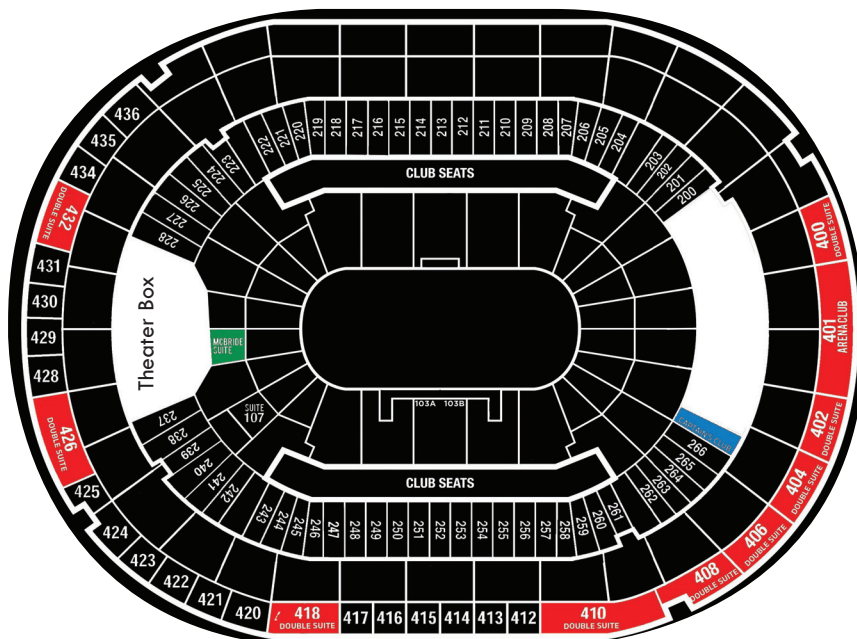

Penthouse Suite (400 Level)

*includes 12 tickets with Standard F&B

Full Round for $1,980 per game (**$165/ticket**)

Two games for $2,340 per game (**$195/ticket**)

One game for $2,580 per game (**$215/ticket**)

Organization Name _____

Contact Name _____

Street Address _____

City _____ State _____ Zip _____

Phone _____

Email _____

Credit Card # _____

CVC Code _____ Exp. Date _____

Signature _____

**Additional tickets can be purchased for all suites. Charges are non-refundable unless we are unable to fulfill your request